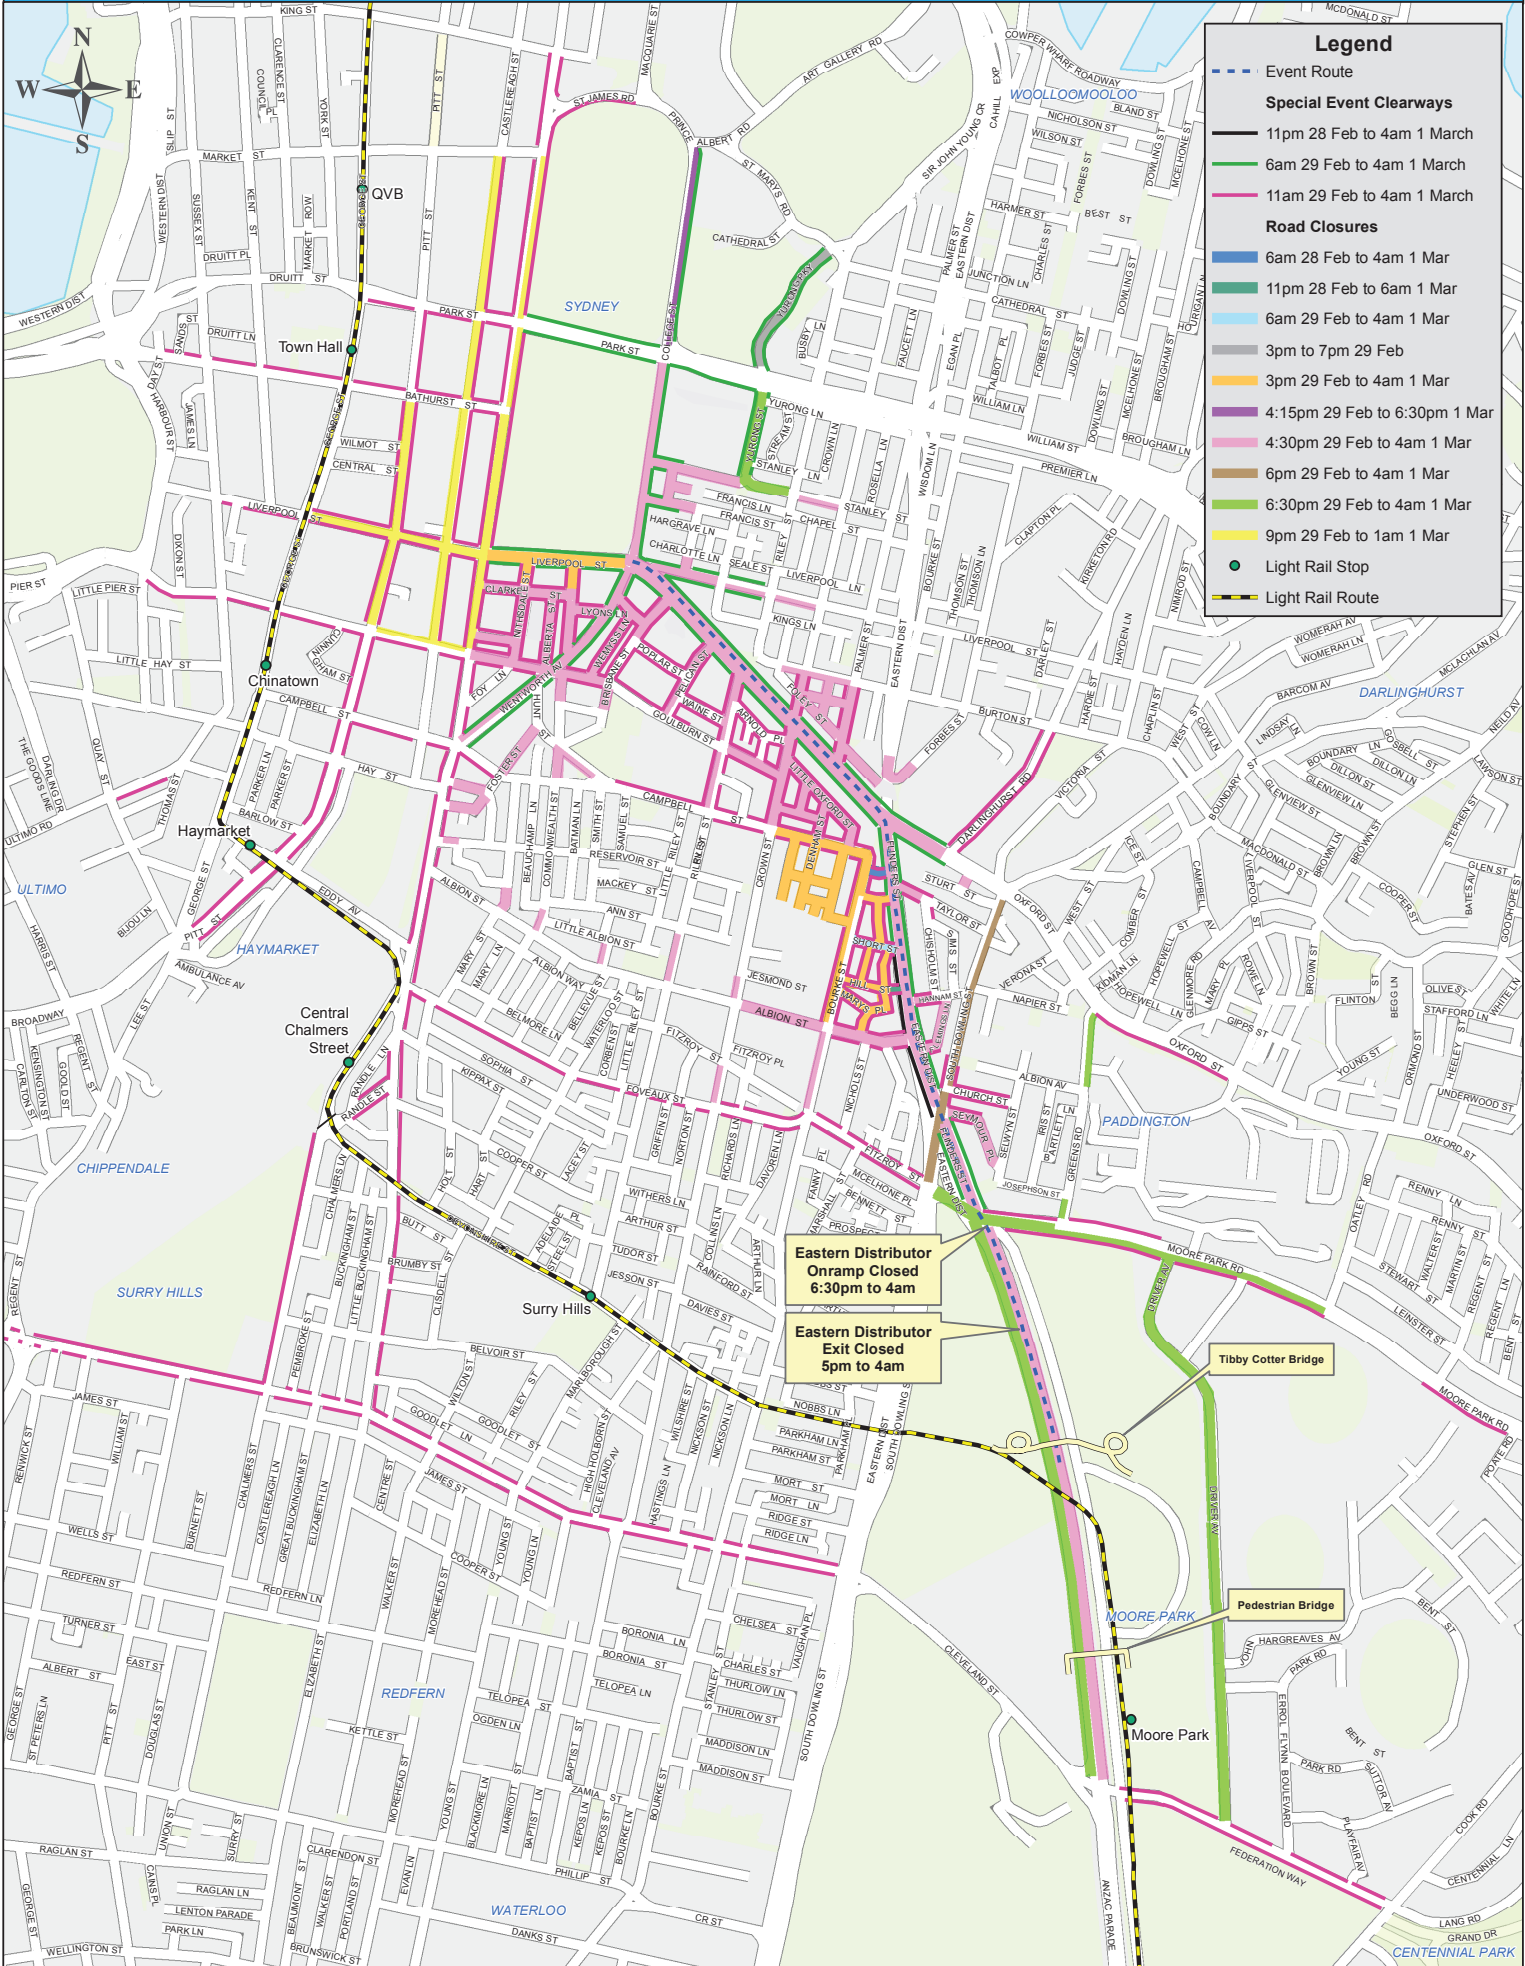

Mardi Gras - Saturday 29 February 2020

Road Closures & Special Event Clearways

Legend

- Event Route
- Special Event Clearways**
 - 11pm 28 Feb to 4am 1 March
 - 6am 29 Feb to 4am 1 March
 - 11am 29 Feb to 4am 1 March
- Road Closures**
 - 6am 28 Feb to 4am 1 Mar
 - 11pm 28 Feb to 6am 1 Mar
 - 6am 29 Feb to 4am 1 Mar
 - 3pm to 7pm 29 Feb
 - 3pm 29 Feb to 4am 1 Mar
 - 4:15pm 29 Feb to 6:30pm 1 Mar
 - 4:30pm 29 Feb to 4am 1 Mar
 - 6pm 29 Feb to 4am 1 Mar
 - 6:30pm 29 Feb to 4am 1 Mar
 - 9pm 29 Feb to 1am 1 Mar
- Light Rail Stop
- Light Rail Route

Eastern Distributor Onramp Closed 6:30pm to 4am

Eastern Distributor Exit Closed 5pm to 4am

Tibby Cotter Bridge

Pedestrian Bridge

Moore Park